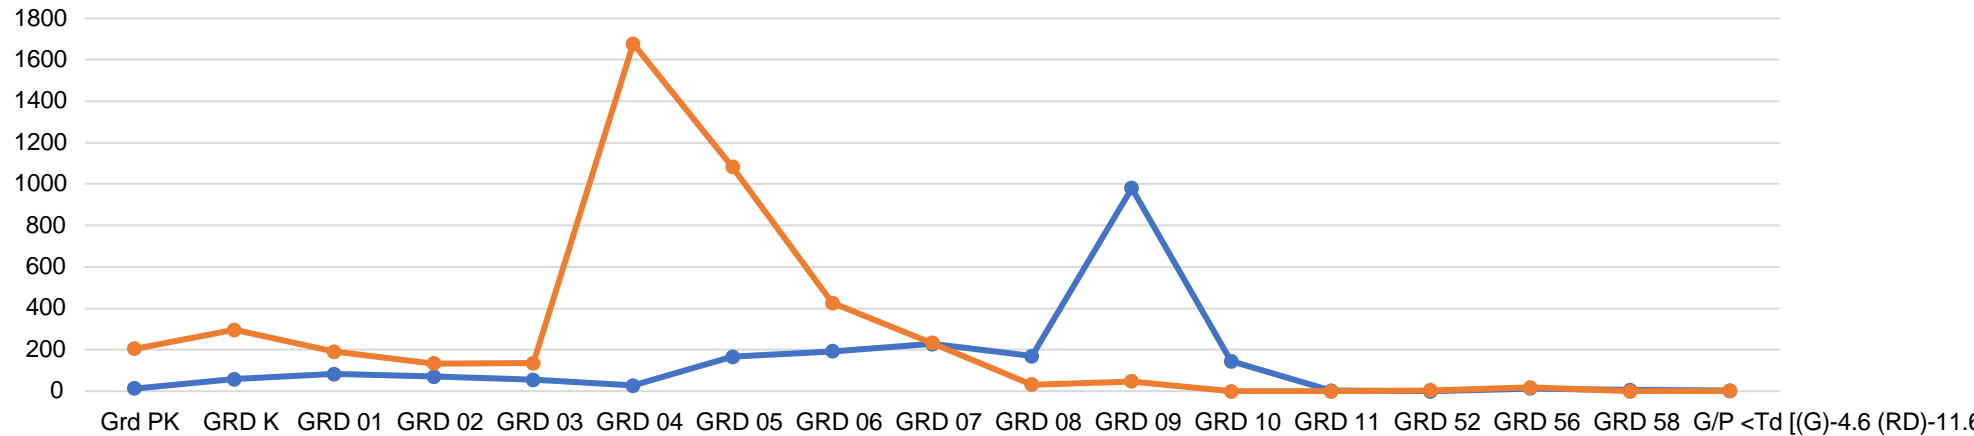

Jackson Public School/Charter School Grade Level Data Analysis (SUMMARY School Year 2016 - 2023)

School Year	GRD PK	GRD K	GRD 01	GRD 02	GRD 03	GRD 04	GRD 05	GRD 06	GRD 07	GRD 08	GRD 09	GRD 10	GRD 11	GRD 52	GRD 56	GRD 58	SPED 500	Never Attended JPS	Never Enrolled	Total
2016 - 2023	13	58	83	71	55	27	166	193	228	169	980	145	3	0	13	5	2	2	0	2235
Left JPS	205	296	191	134	136	1678	1083	426	232	32	47	0	0	4	18	0	1	6	21	4508

SY 2023	GRD	GRD	GRD	GRD	GRD	GRD	GRD	GRD	GRD	GRD	GRD	GRD	GRD	GRD	GRD	GRD	GRD	SPED	Never Attended	Never Enrolled	Total
Grade Level	PK	K	01	02	03	04	05	06	07	08	09	10	11	52	56	58	500	JPS	JPS		
Enrolled JPS	1	11	13	15	20	9	15	32	42	48	288	2	1	0	5	2	1	2	0	529	
Left JPS	78	71	41	29	72	148	186	63	51	0	0	0	0	2	5	0	0	0	1	746	

SY 2022	GRD	GRD	GRD	GRD	GRD	GRD	GRD	GRD	GRD	GRD	GRD	GRD	GRD	GRD	GRD	En- EM 20d
Grade Level	PK	K	01	02	03	04	05	06	07	08	09	10	11	52		

SY 2021 Grade Level	GRD PK	GRD K	GRD 01	GRD 02	GRD 03	GRD 04	GRD 05	GRD 06	GRD 07	GRD 08	GRD 09	GRD 10	GRD 11	GRD 52	GRD 56	GRD 58	SPED 500	Never Attended JPS	Never Enrolled	Total
Enrolled in JPS	12	0	13	21	12	3	10	19	26	15	271	5	0	0	1	2	0	0	0	410
Left JPS	41	54	55	44	12	203	160	75	38	5	0	0	0	0	2	0	0	0	8	697